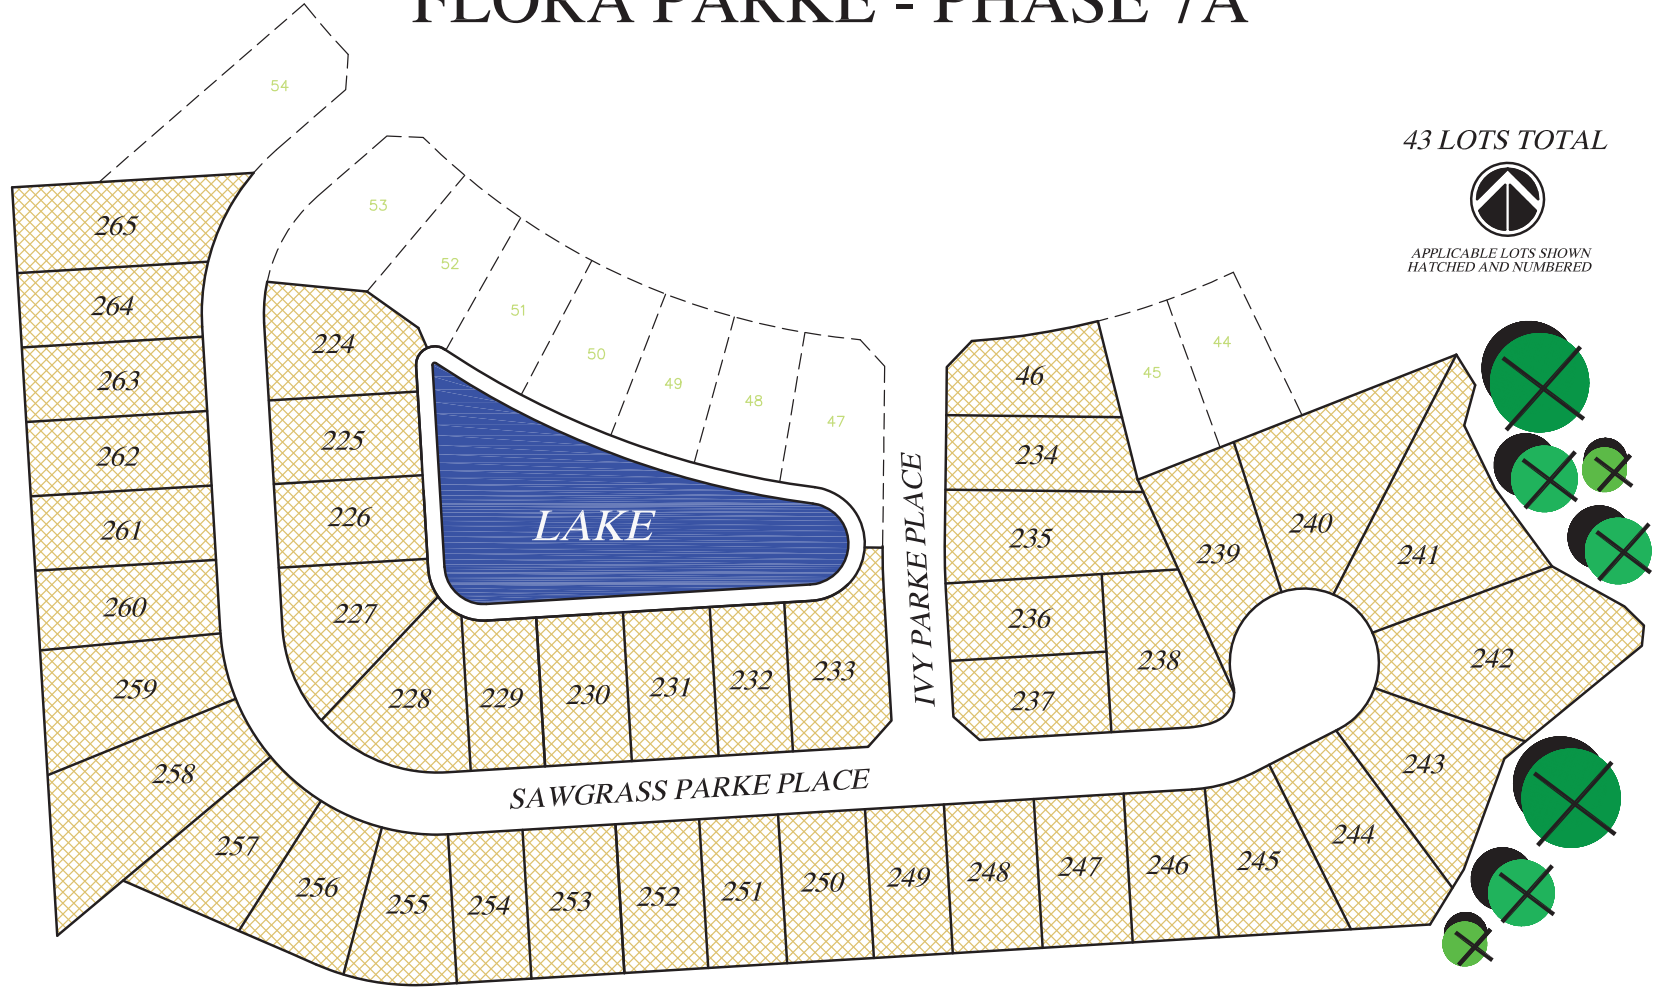

FLORA PARKE - PHASE 7A

43 LOTS TOTAL

APPLICABLE LOTS SHOWN
HATCHED AND NUMBERED