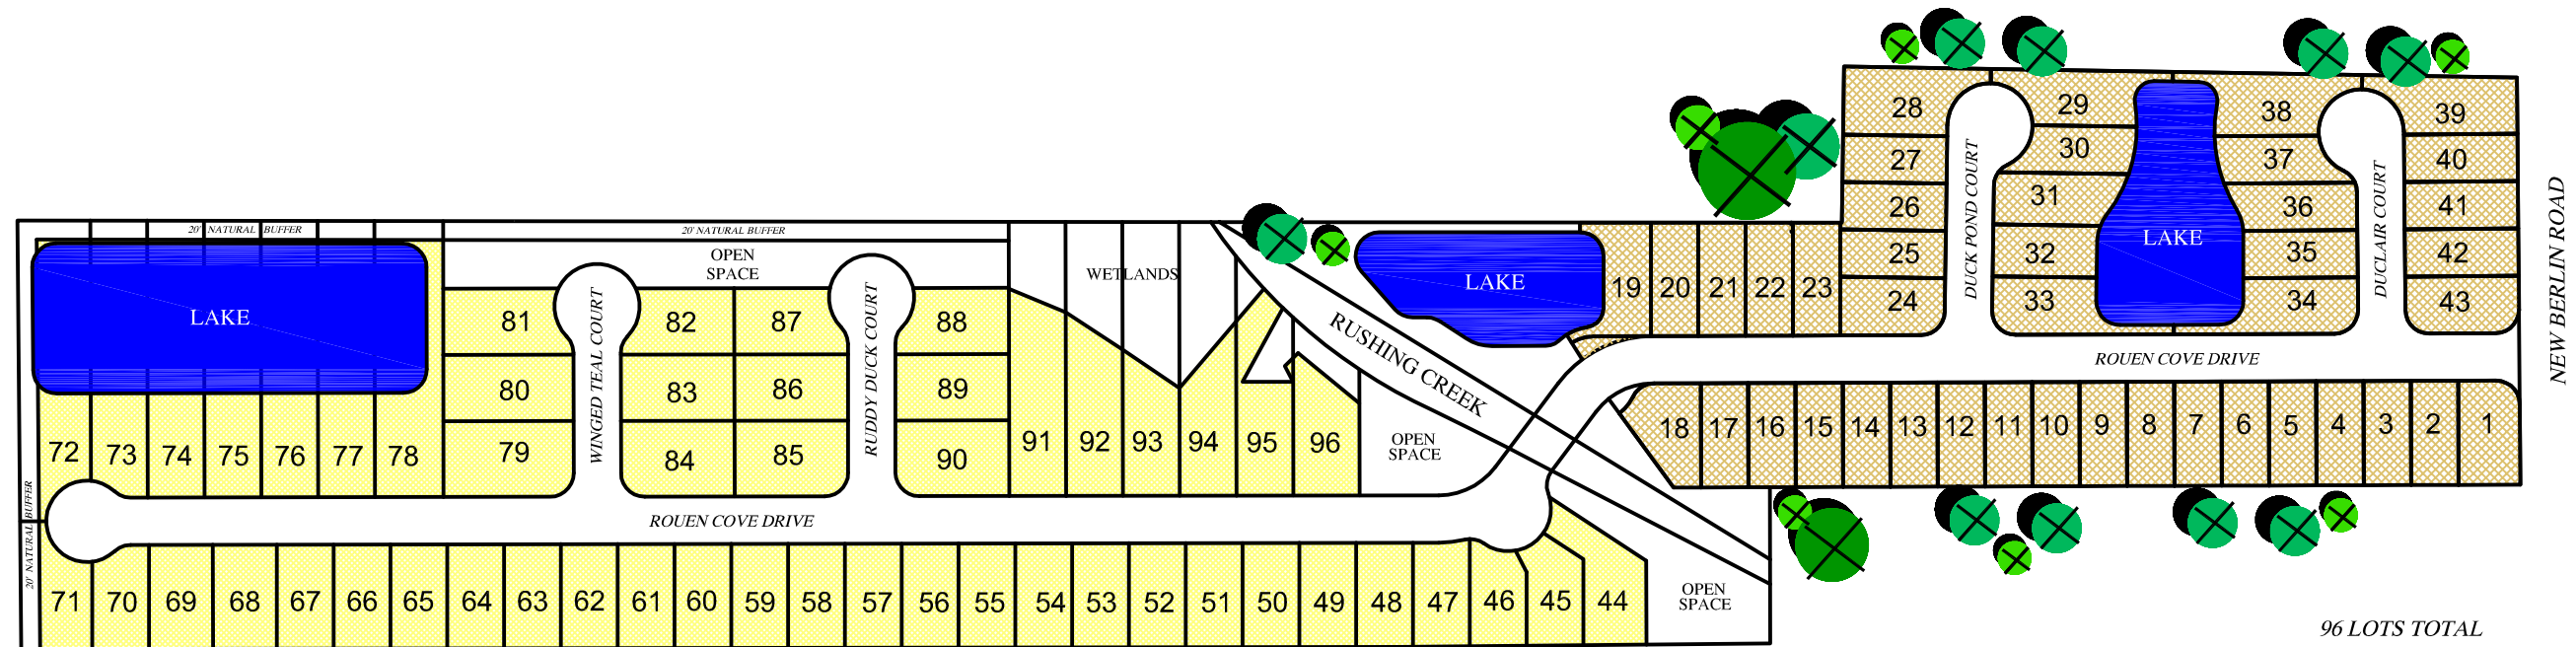

ROUEN COVE

96 LOTS TOTAL

APPLICABLE LOTS SHOWN
HATCHED AND NUMBERED

PHASE ONE - 43 LOTS

PHASE TWO - 53 LOTS