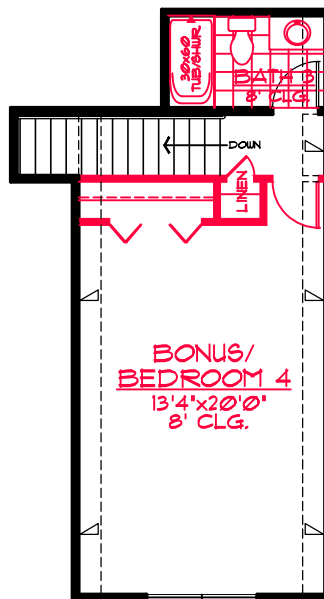

# The Etowah Bonus

✓ 2,045 SF

✓ 2 Car Garage

*Elevation A*

*Elevation B*

**SEDA**  
NEW HOMES

WE ARE HONORED THAT YOU VOTED US  
**BEST LOCAL HOME BUILDER**

**BOLD CITY BEST WINNER**  
2021 WINNER

**6 YEARS IN A ROW**

*Elevation A*

*Elevation B*

## BROCHURE UPGRADES & OPTIONS

OPTIONAL  
BEDROOM 4 / BATH 3