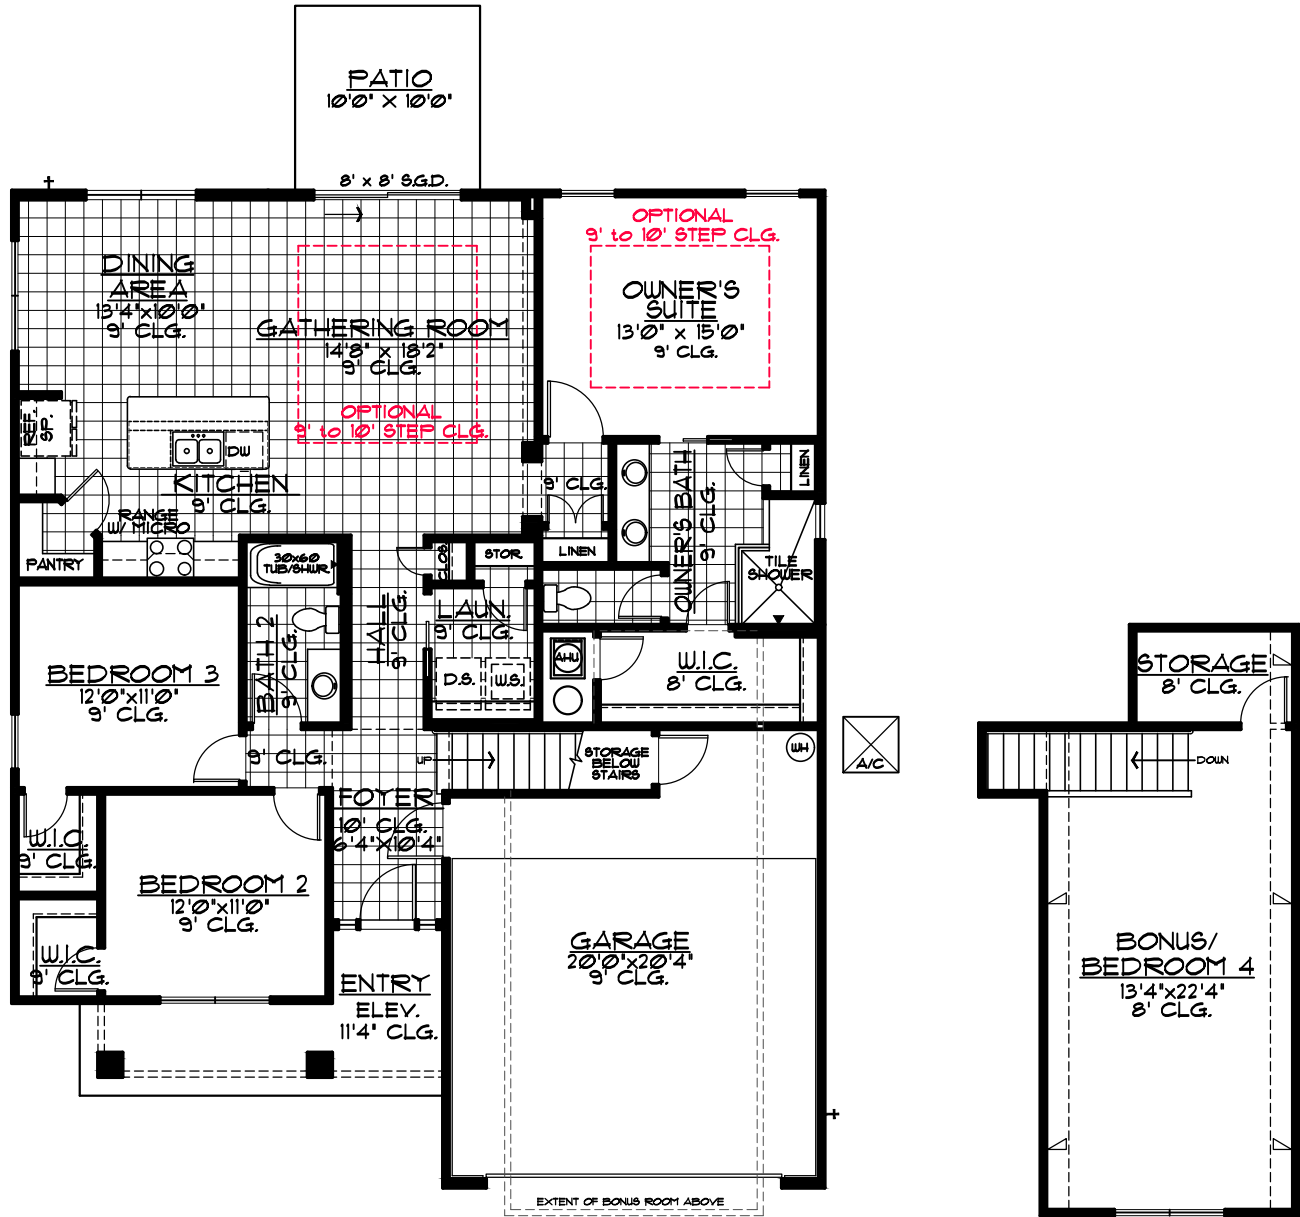

✓ 3 Beds

✓ 2 Baths

# The Etowah Bonus

✓ 2,045 SF

✓ 2 Car Garage

*Elevation A*

*Elevation B*

**SEDA**  
NEW HOMES

WE ARE HONORED THAT YOU VOTED US  
**BEST LOCAL HOME BUILDER**

**BOLD CITY BEST WINNER**  
2021 WINNER

**6 YEARS IN A ROW**

*Elevation A*

*Elevation B*

## BROCHURE UPGRADES & OPTIONS

OPTIONAL  
BEDROOM 4 / BATH 3