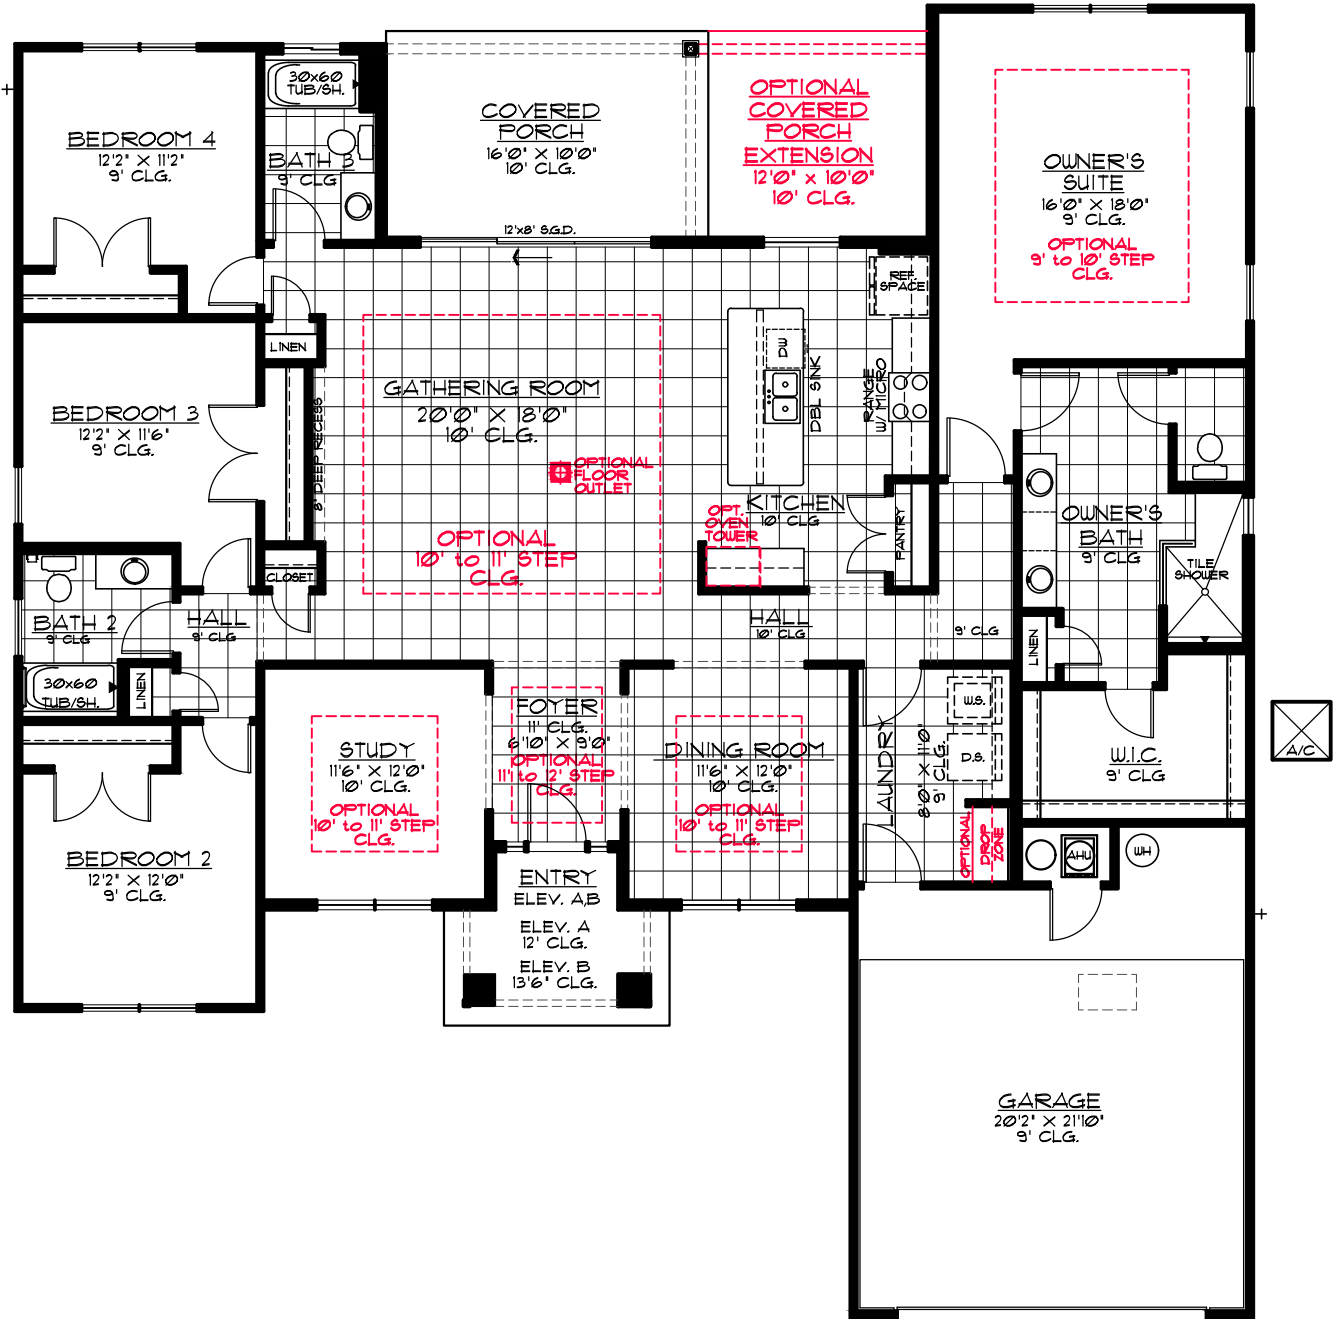

✓ 4 Beds

✓ 3 Baths

The Venice

✓ 2,621 SF

✓ 2 Car Garage

Elevation A

Elevation B

Elevation C

Elevation D

SEDA
NEW HOMES

WE ARE HONORED THAT YOU VOTED US
BEST LOCAL HOME BUILDER

BROCHURE UPGRADES & OPTIONS

Elevation A

Elevation B

Elevation C

Elevation D