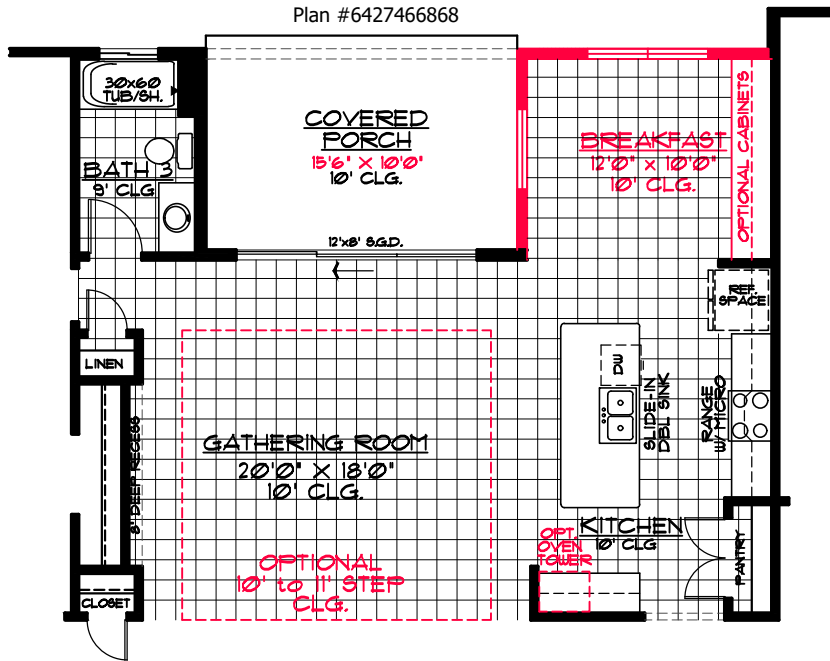

BROCHURE UPGRADES & OPTIONS