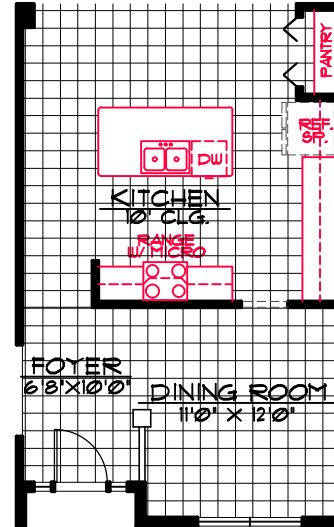

BROCHURE UPGRADES & OPTIONS

OPTIONAL KITCHEN